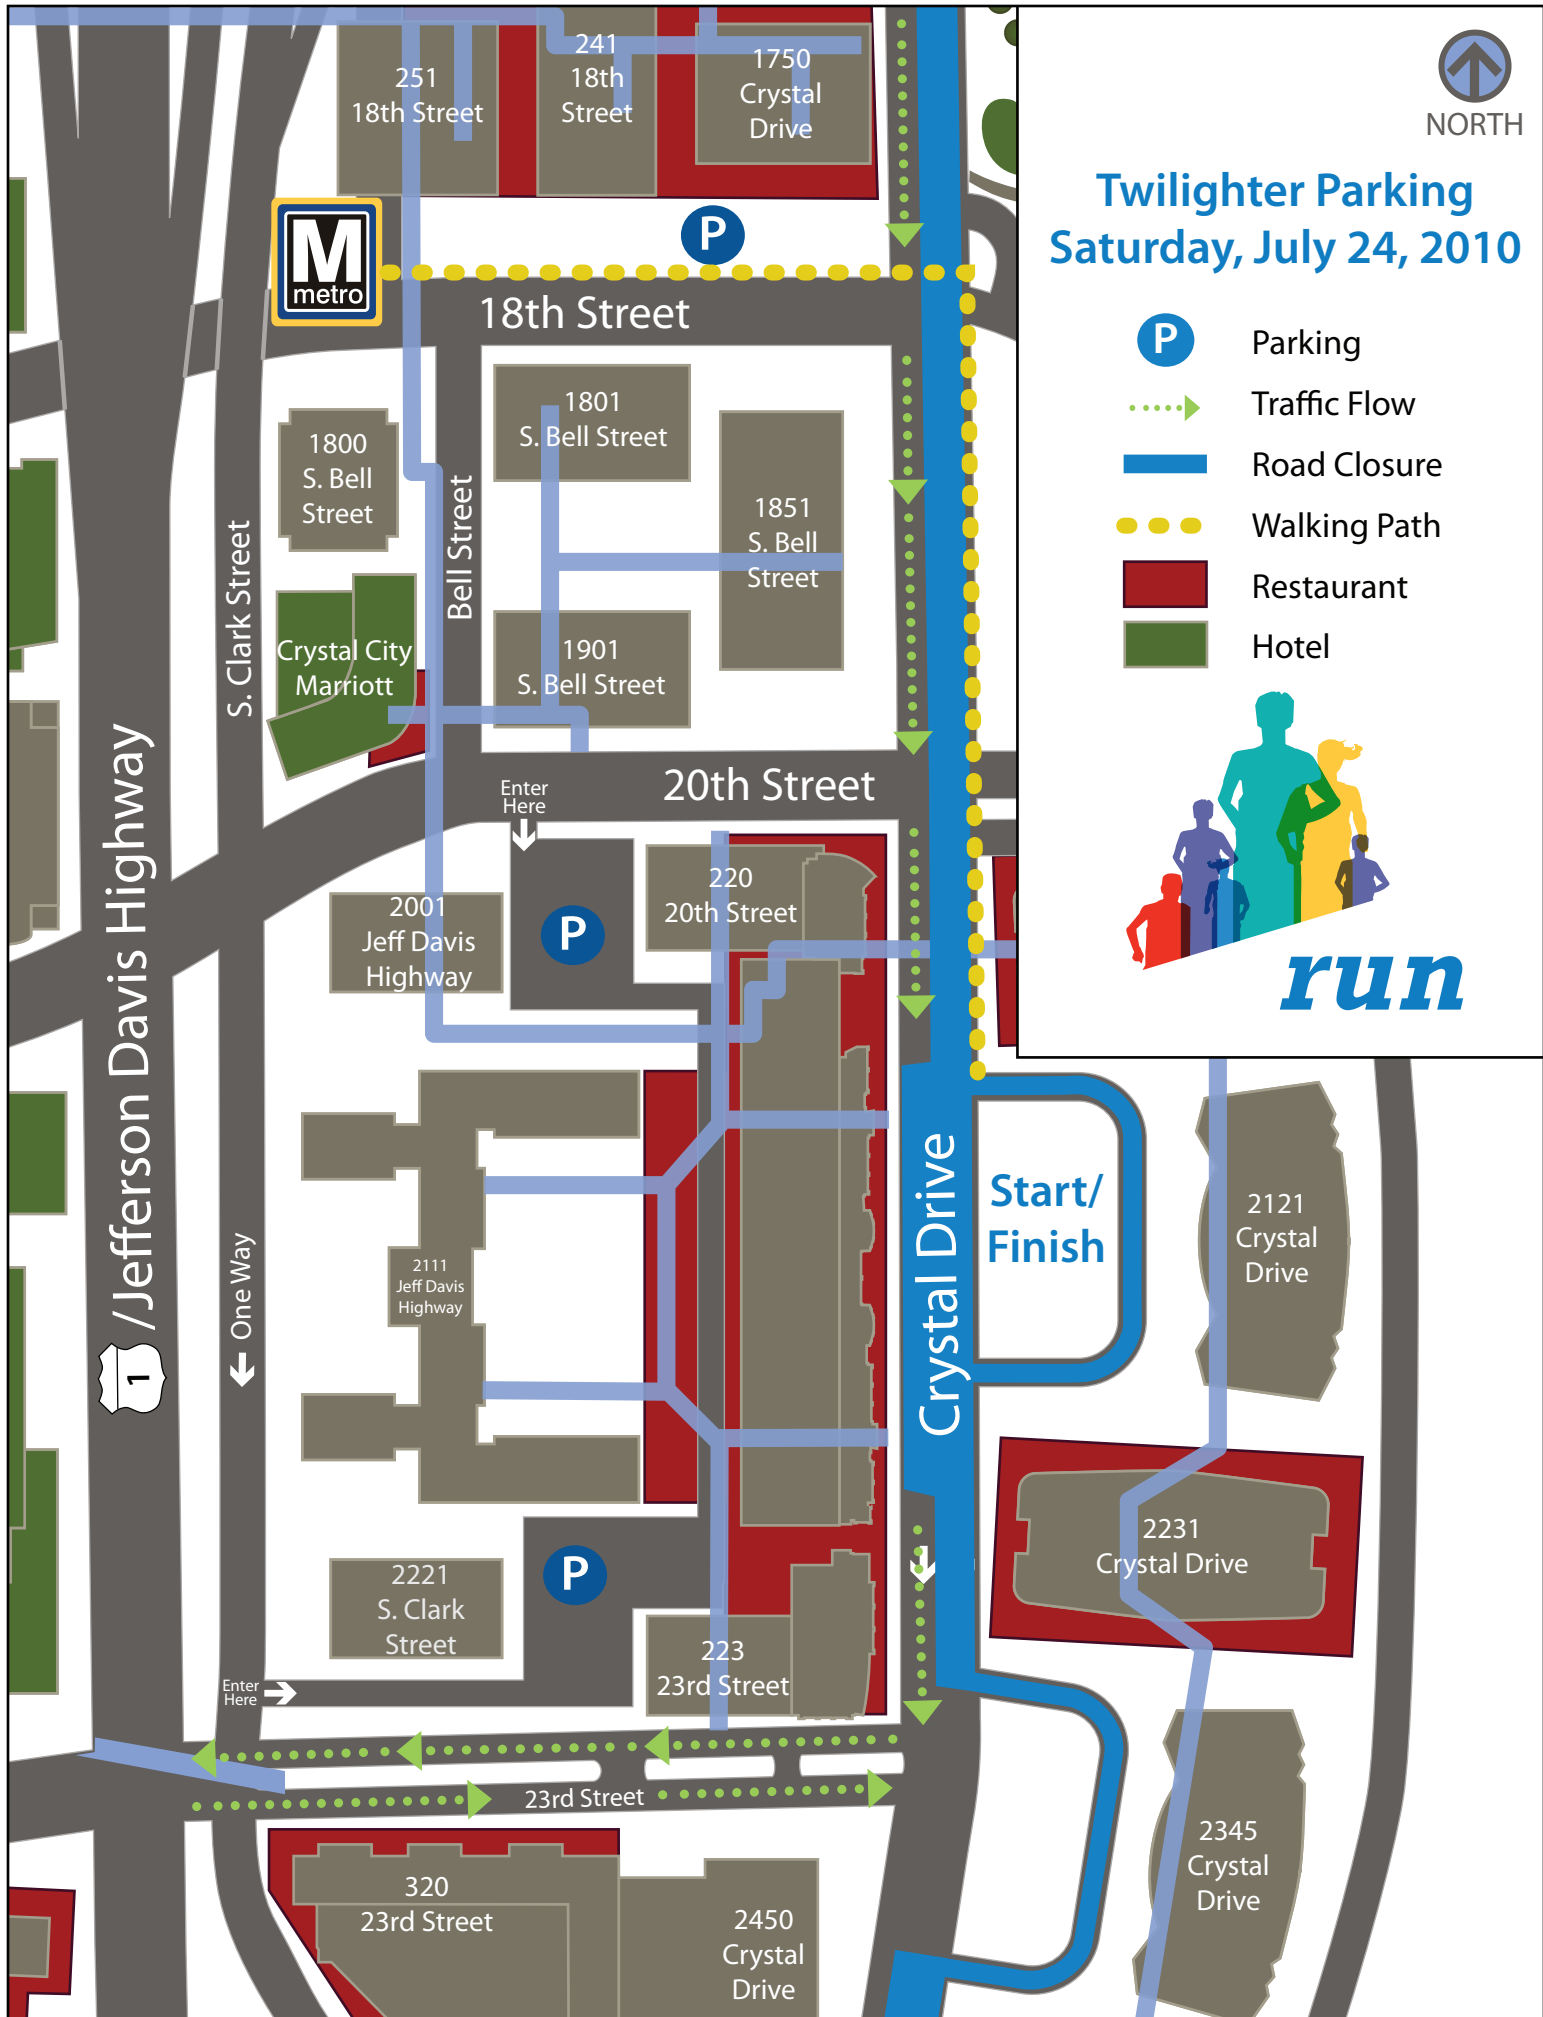

Twilighter Parking Saturday, July 24, 2010

- Parking
- Traffic Flow
- Road Closure
- Walking Path
- Restaurant
- Hotel

run

Jefferson Davis Highway

One Way

Start/
Finish

Enter Here

23rd Street

320
23rd Street

2450
Crystal Drive

251
18th Street

241
18th Street

1750
Crystal Drive

18th Street

1800
S. Bell Street

1801
S. Bell Street

1851
S. Bell Street

Crystal City
Marriott

1901
S. Bell Street

20th Street

2001
Jeff Davis Highway

220
20th Street

2111
Jeff Davis Highway

2221
S. Clark Street

223
23rd Street

2121
Crystal Drive

2231
Crystal Drive

2345
Crystal Drive